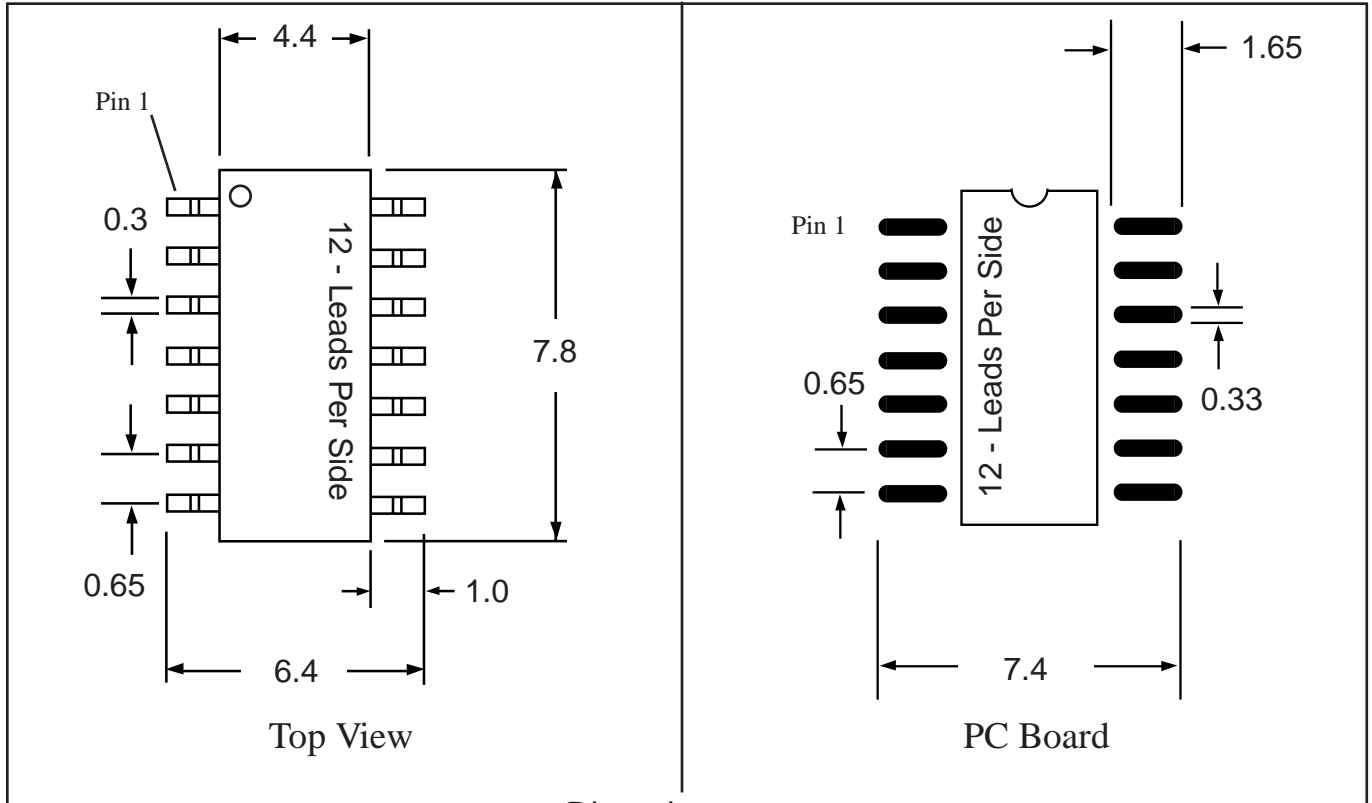

Part # **TSSOP24M25**
 Leads **24** Pitch **0.65mm**
 Body Size (Width) **4.4mm**

TopLineTM
 Tel 1-714-898-3830
 info@topline.tv

Dimensions = mm