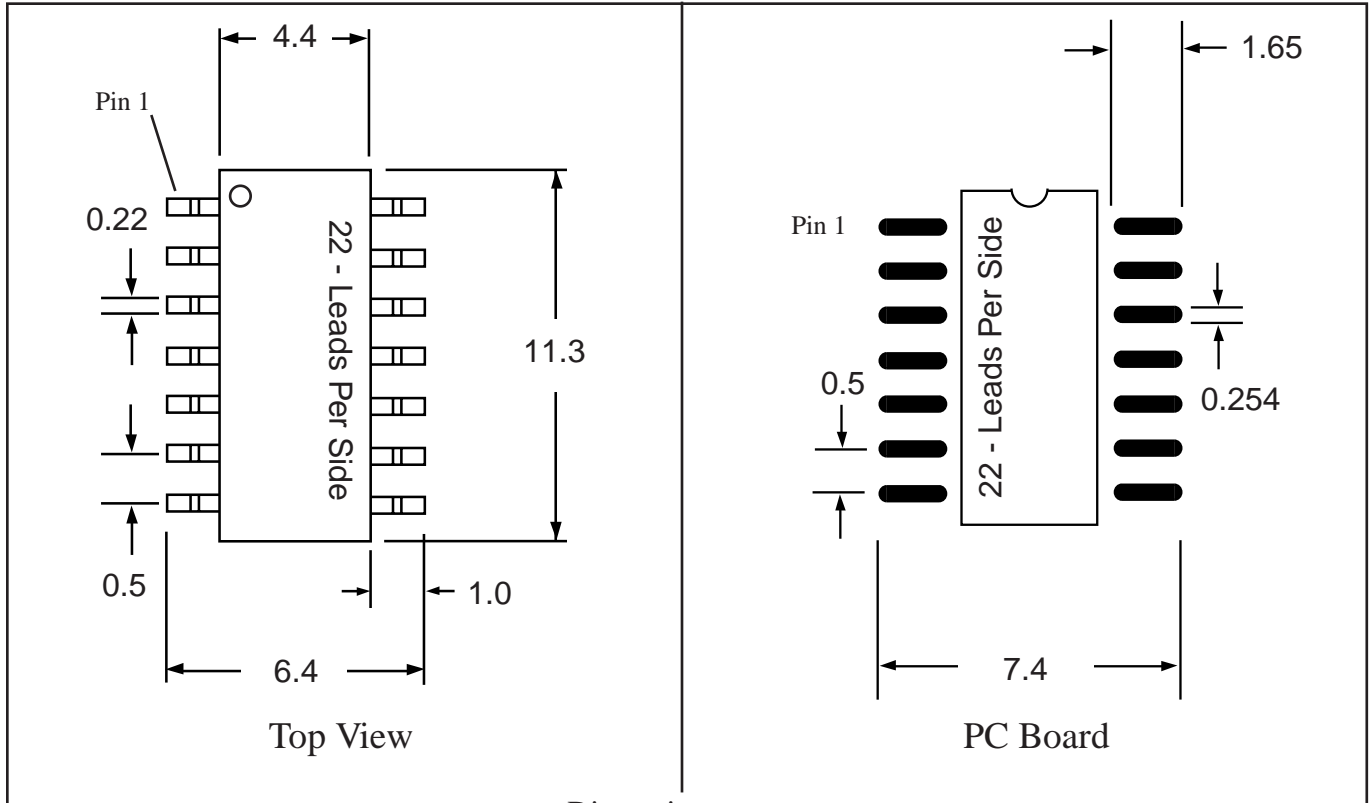

Part # **TSSOP44M19.7**
 Leads **44** Pitch **0.5mm**
 Body Size (Width) **4.4mm**

TopLine™
 Tel 1-714-898-3830
 info@topline.tv

Dimensions = mm